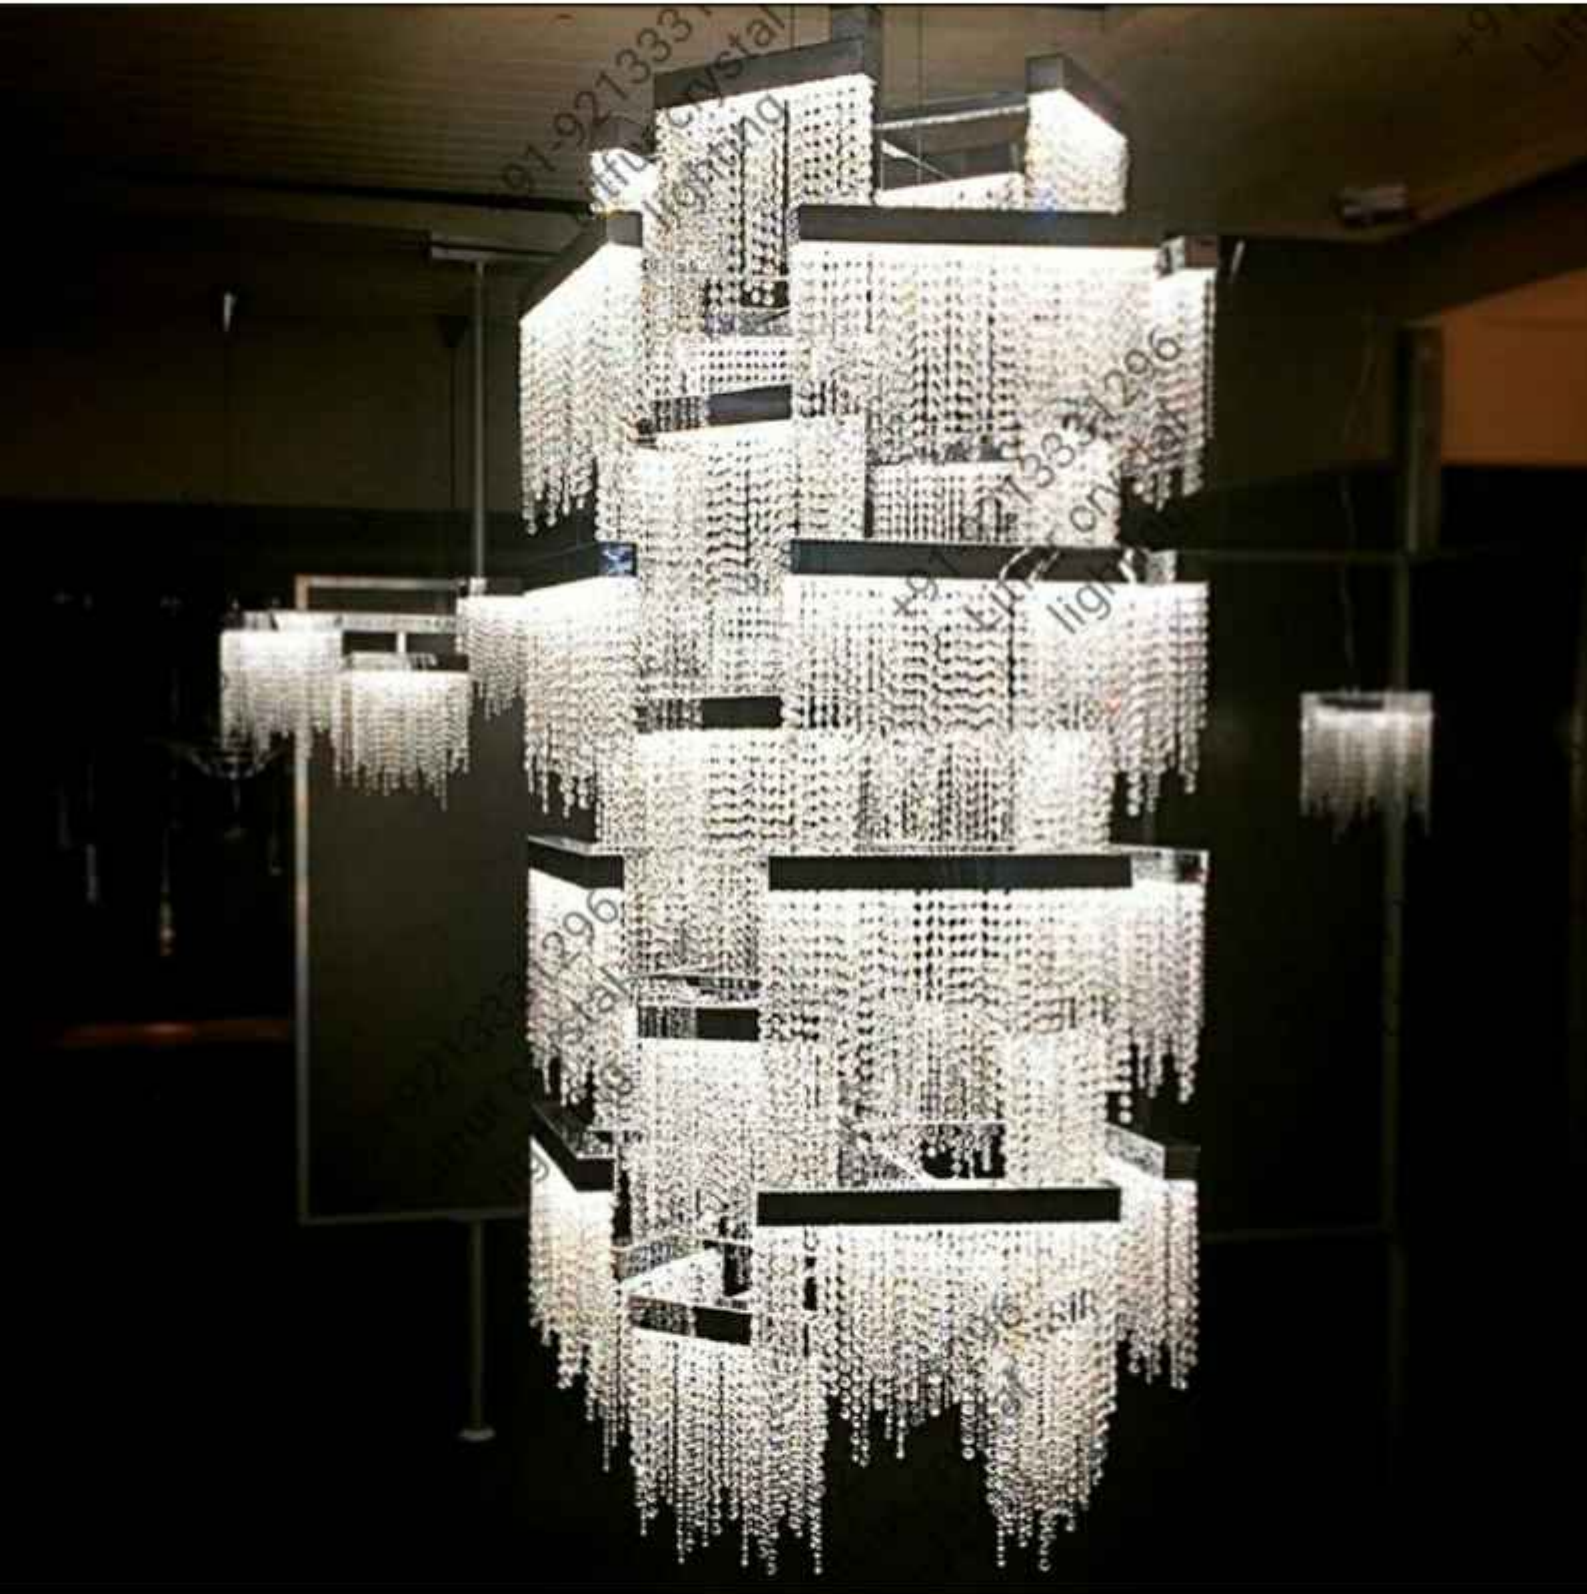

windfall_gmbh A captivating #bespoke #Balance #chandelier configuration a... more

View 1 comment

November 8, 2015

+91-9213331296
Litfur crystal
lighting

+91-9213331296
Litfur crystal
lighting

+91-9213331296
Litfur crystal
lighting